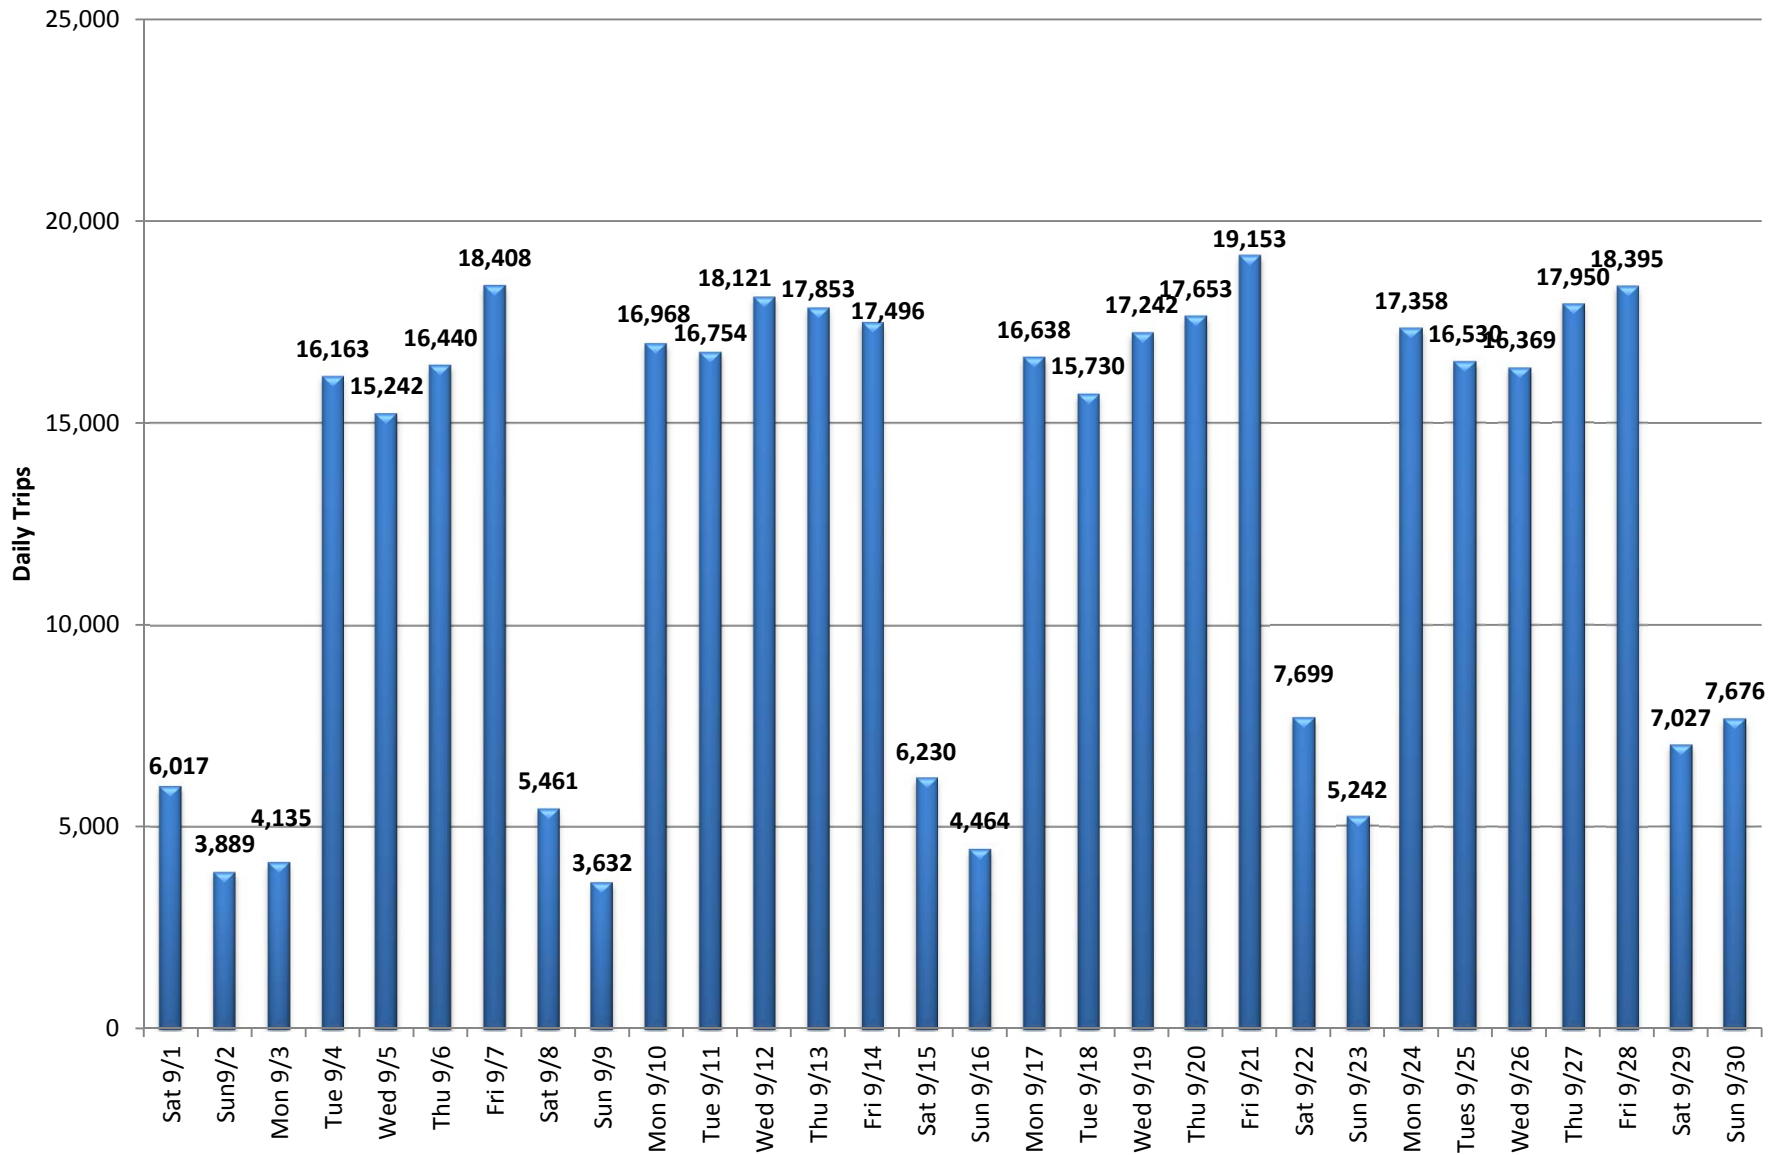

I-85 Express Lanes PeachPasses Assigned: September 2012*

* PeachPass Totals are through End of Previous Business Day

I-85 Express Lanes Daily Trips: September 2012

I-85 Express Lanes Daily Trip Averages by Month*

**Daily Averages do not include Weekends or State Holidays*

I-85 Express Lanes Daily Fare Averages by Month*

**Daily Averages do not include Weekends or State Holidays*