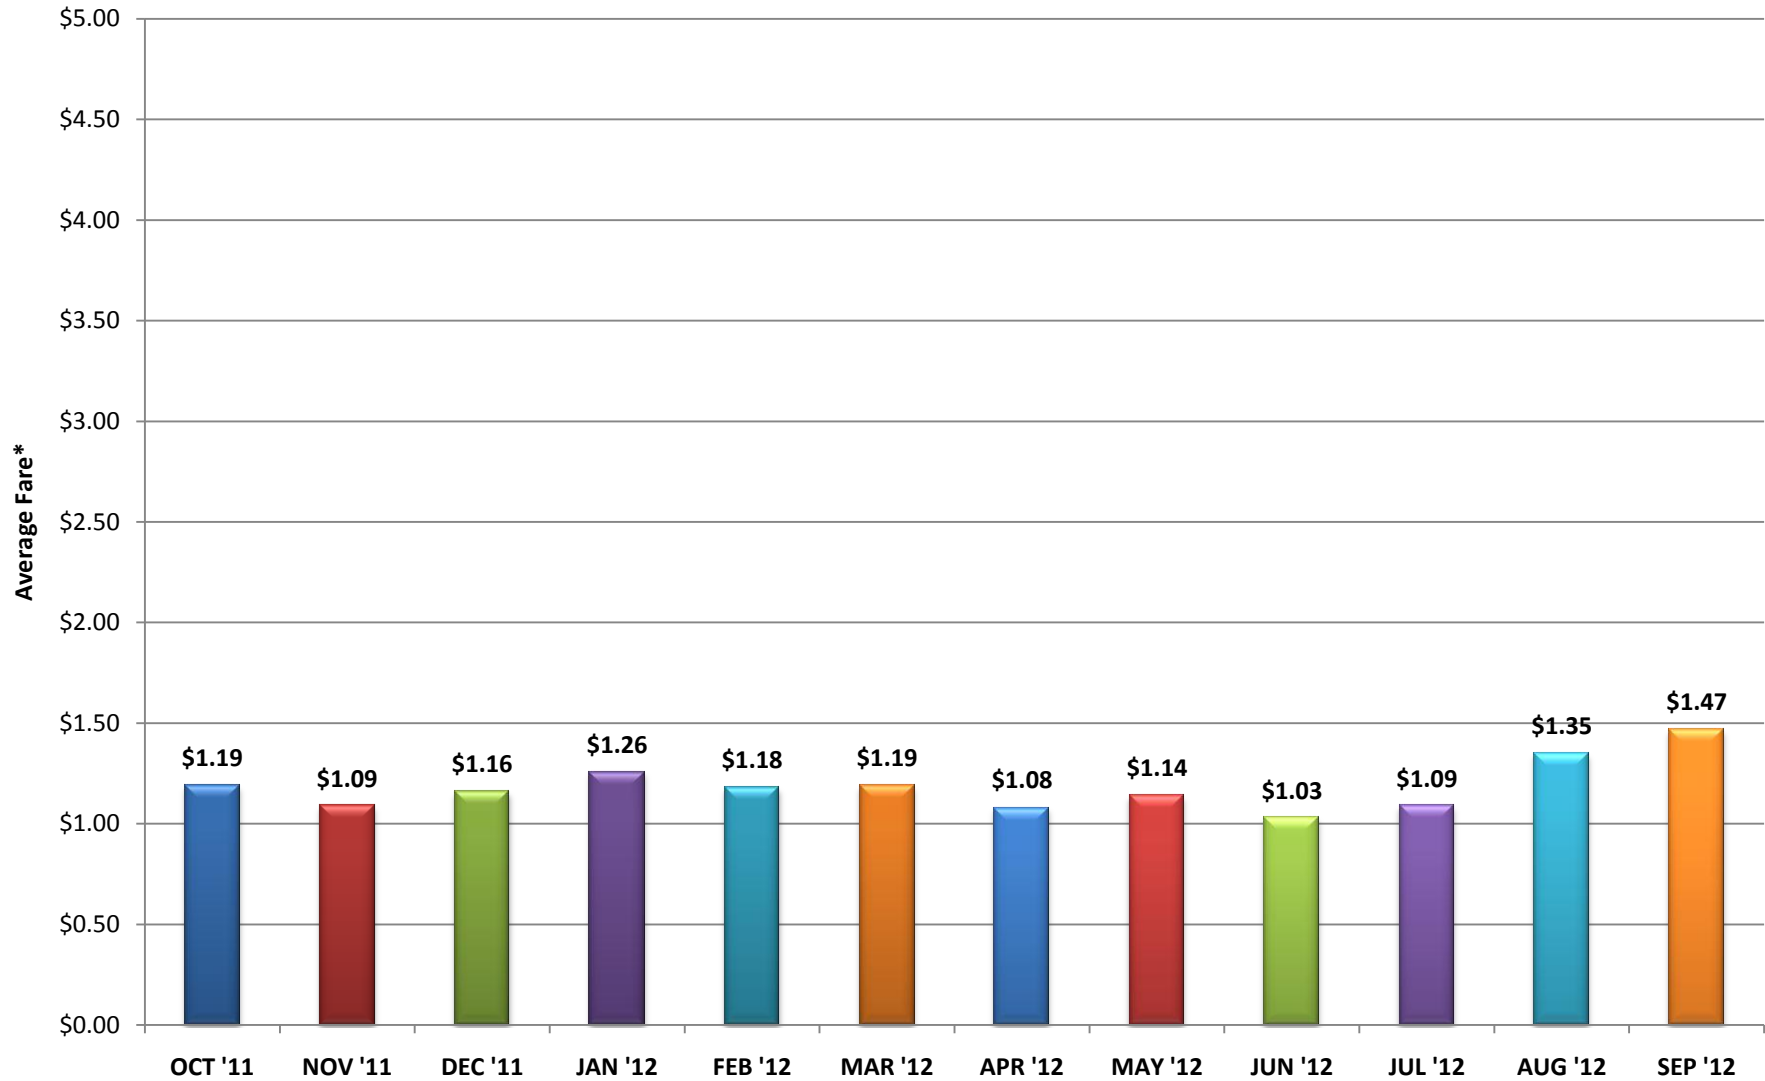

I-85 Express Lanes PeachPasses Assigned: September 2012*

* PeachPass Totals are through End of Previous Business Day

I-85 Express Lanes

Daily Trips: September 2012

I-85 Express Lanes Daily Trip Averages by Month*

**Daily Averages do not include Weekends or State Holidays*

I-85 Express Lanes Daily Fare Averages by Month*

**Daily Averages do not include Weekends or State Holidays*