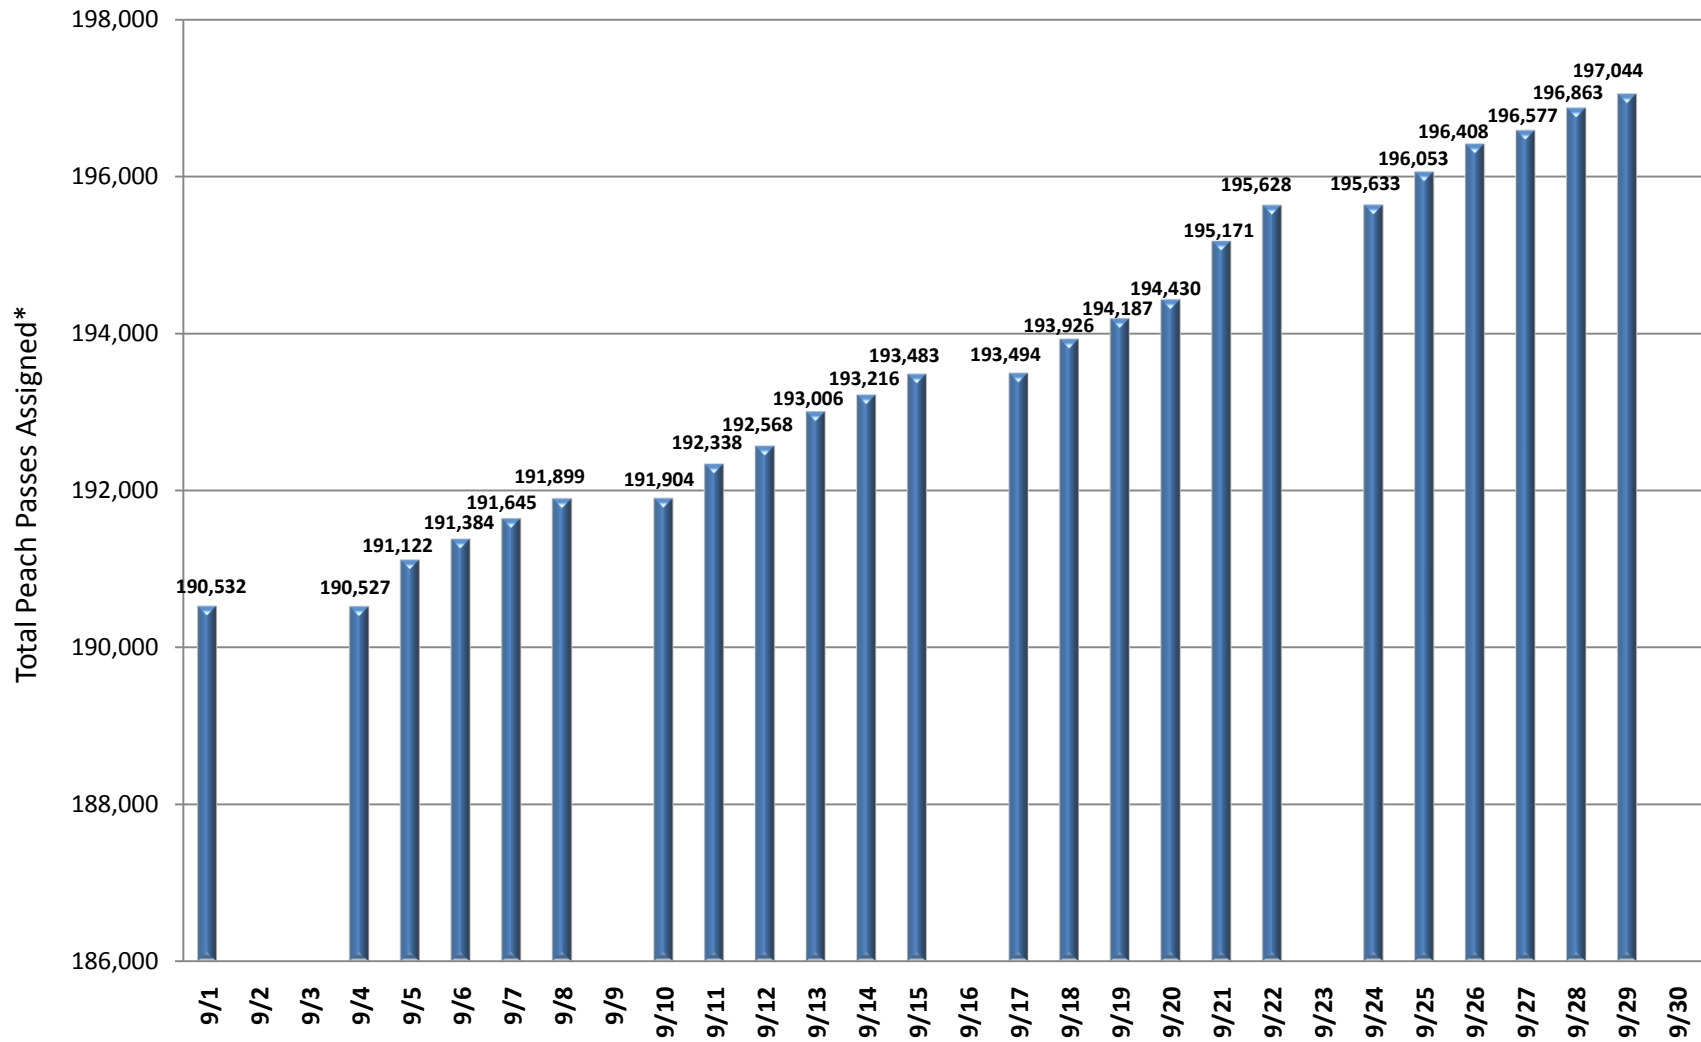

I-85 Express Lanes PeachPasses Assigned: September 2012*

* PeachPass Totals are through End of Previous Business Day

I-85 Express Lanes Daily Trips: September 2012

I-85 Express Lanes Daily Trip Averages by Month*

**Daily Averages do not include Weekends or State Holidays*

I-85 Express Lanes Daily Fare Averages by Month*

**Daily Averages do not include Weekends or State Holidays*