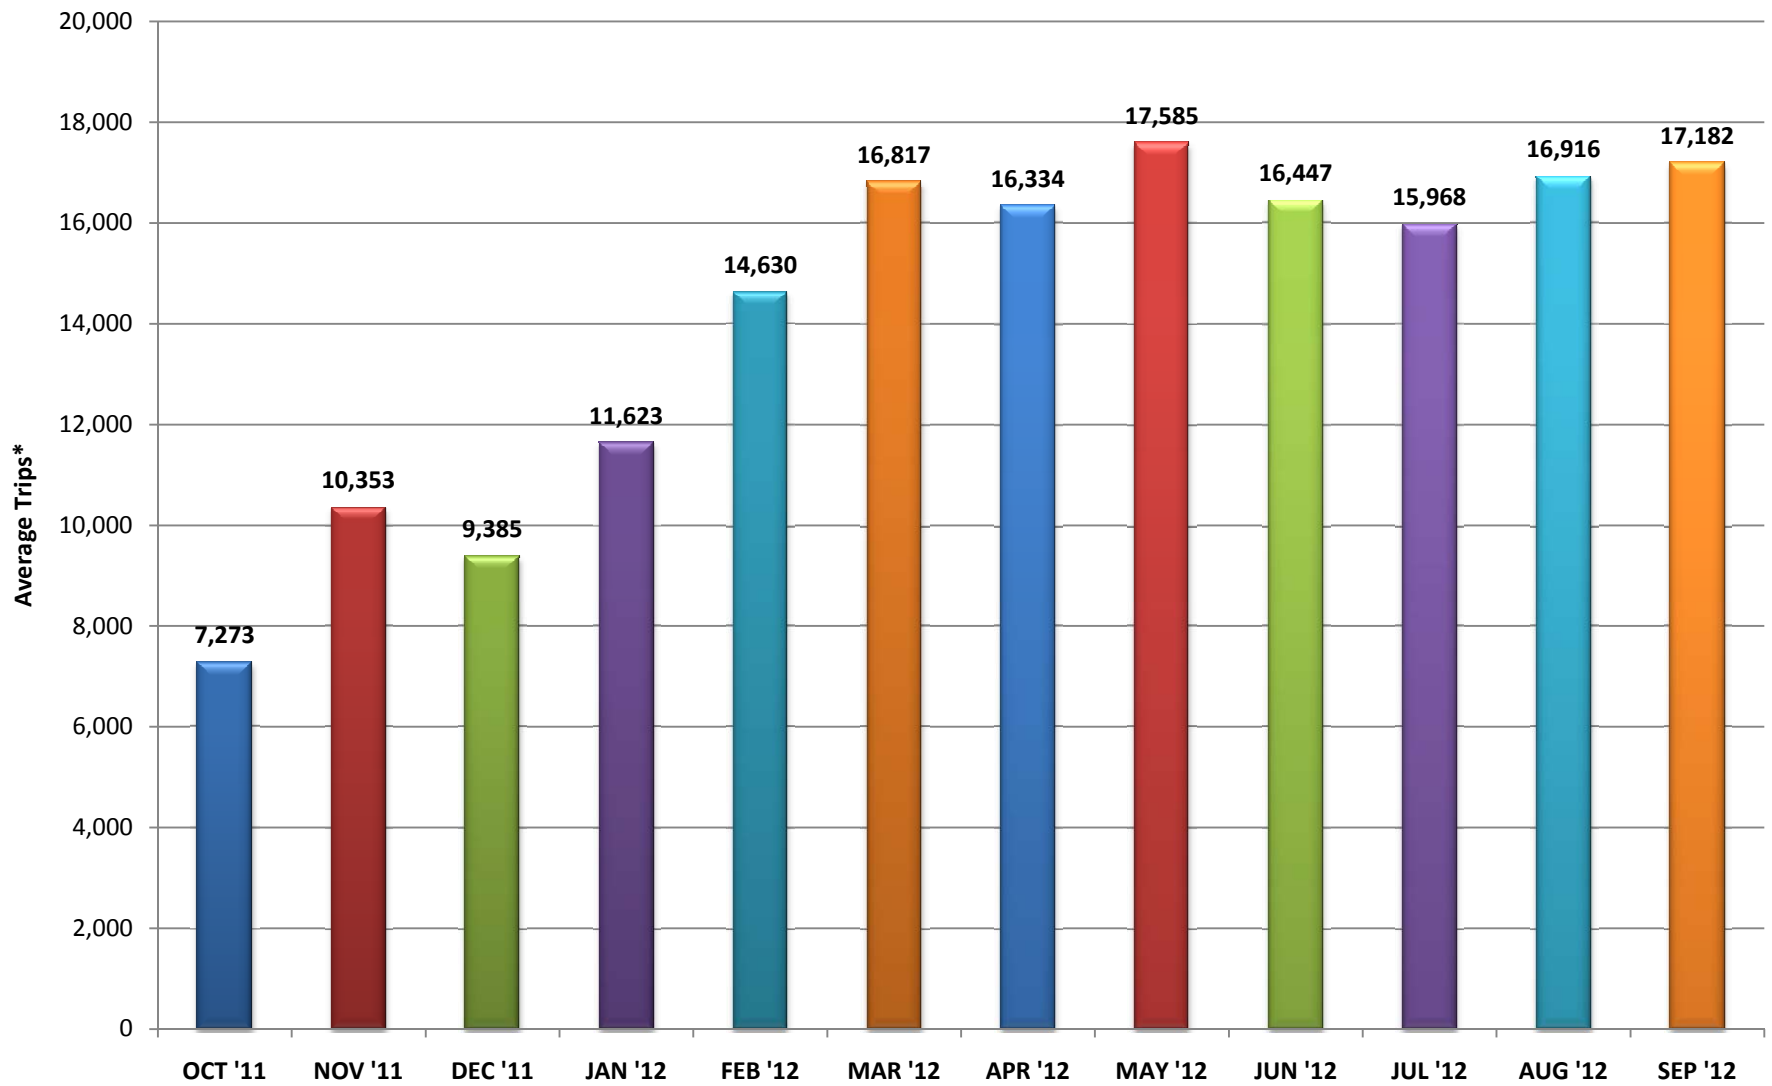

I-85 Express Lanes PeachPasses Assigned: September 2012*

* PeachPass Totals are through End of Previous Business Day

I-85 Express Lanes Daily Trips: September 2012

I-85 Express Lanes Daily Trip Averages by Month*

**Daily Averages do not include Weekends or State Holidays*

I-85 Express Lanes Daily Fare Averages by Month*

**Daily Averages do not include Weekends or State Holidays*