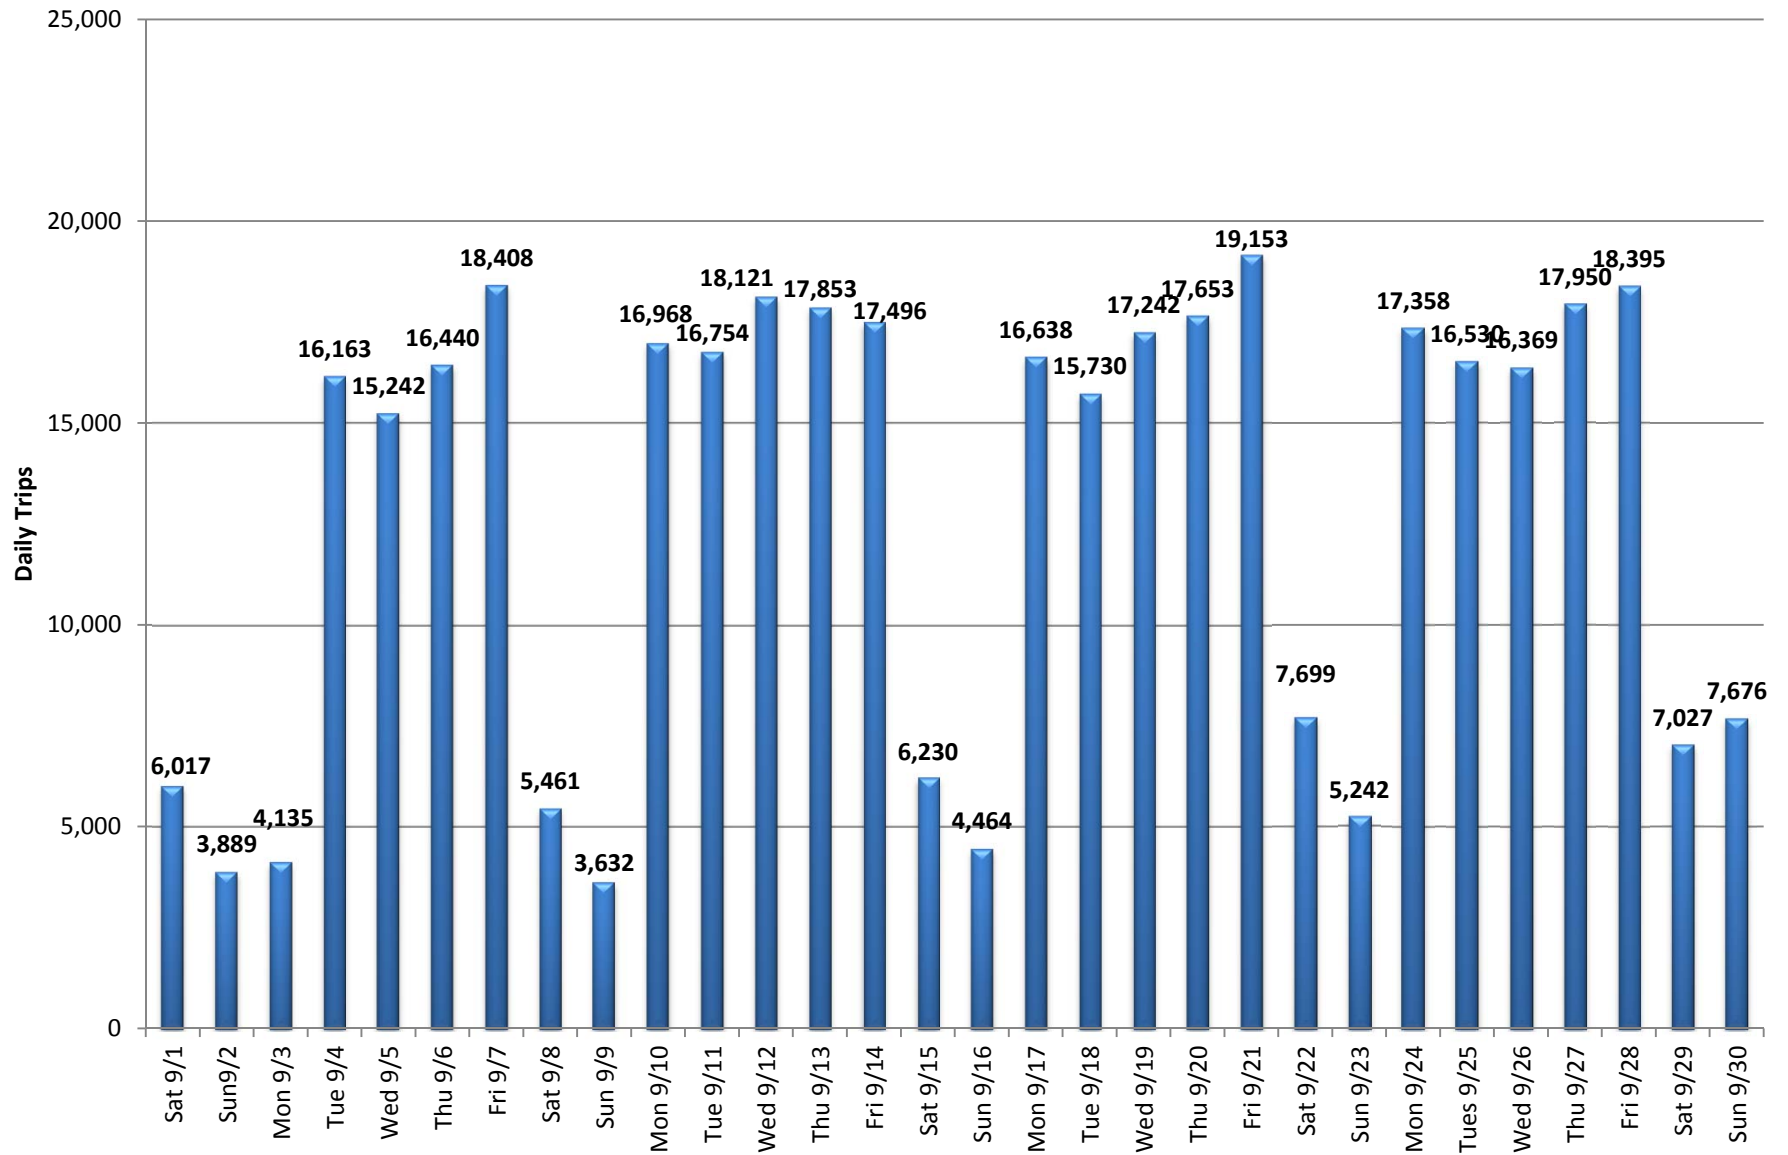

I-85 Express Lanes PeachPasses Assigned: September 2012*

* PeachPass Totals are through End of Previous Business Day

I-85 Express Lanes

Daily Trips: September 2012

I-85 Express Lanes Daily Trip Averages by Month*

**Daily Averages do not include Weekends or State Holidays*

I-85 Express Lanes Daily Fare Averages by Month*

**Daily Averages do not include Weekends or State Holidays*