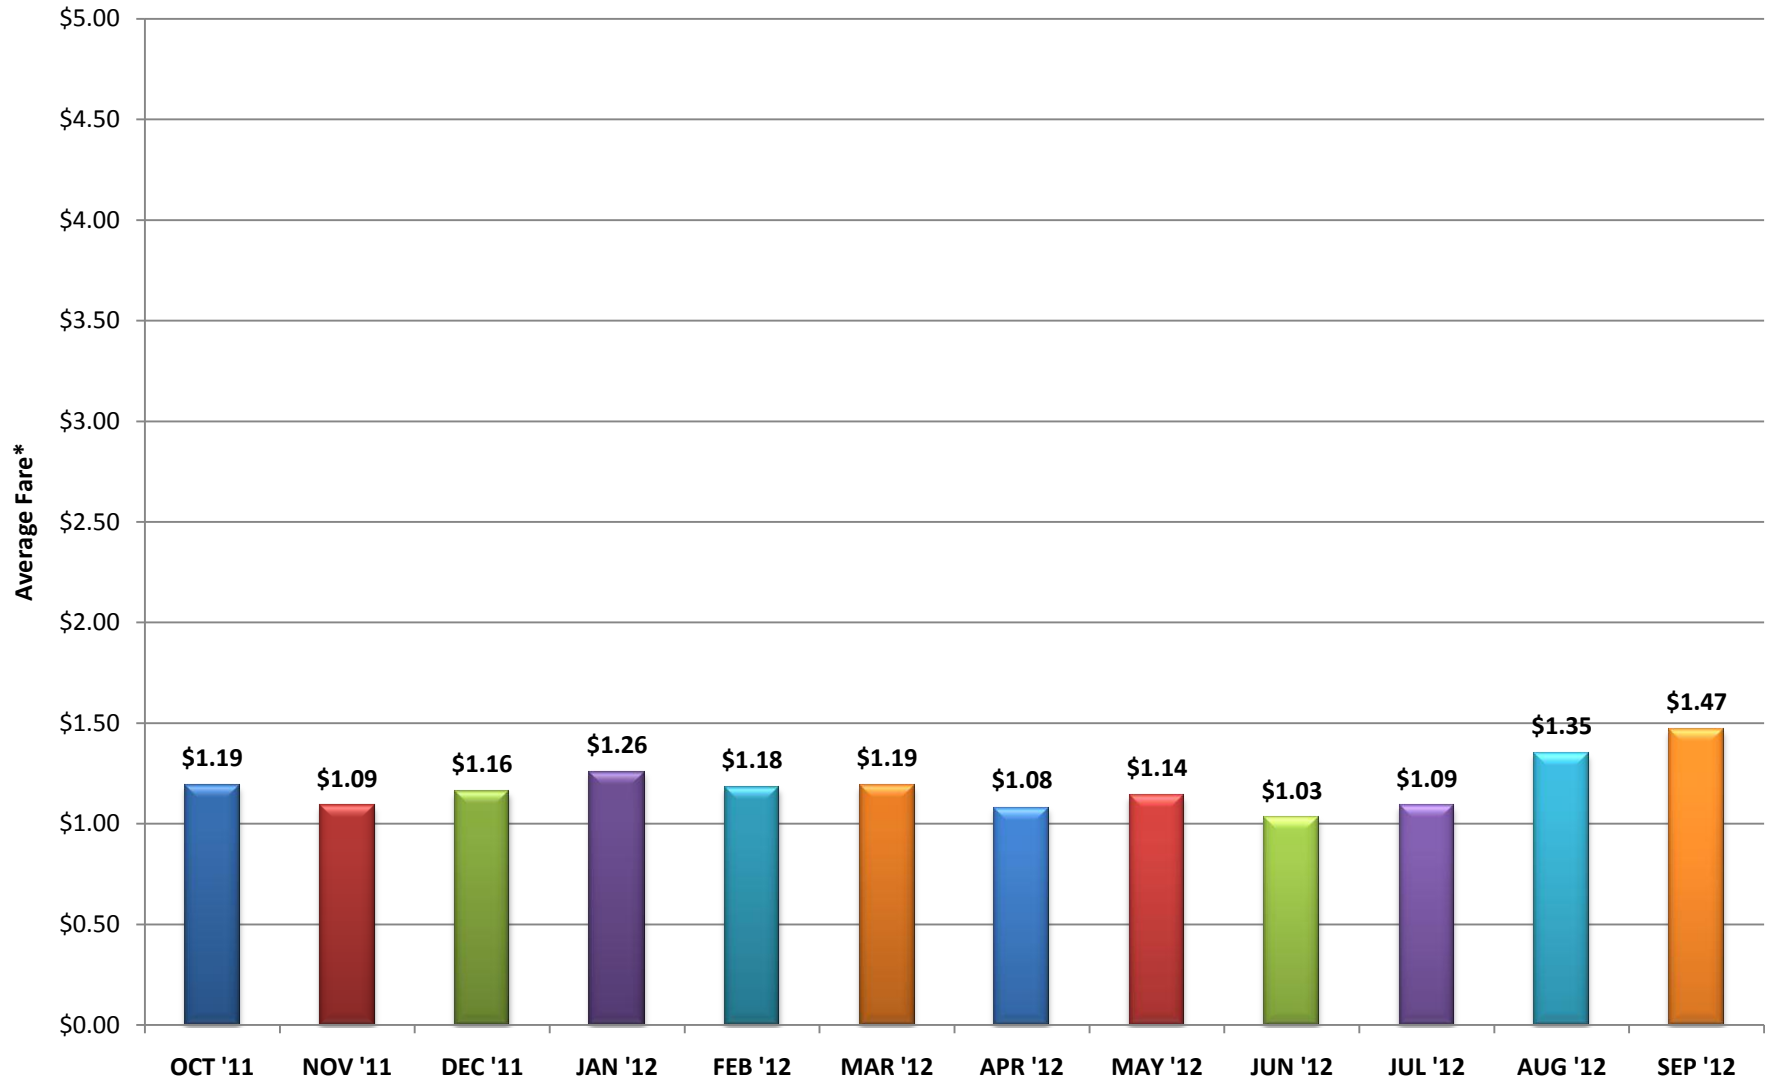

I-85 Express Lanes Daily Fare Averages by Month*

*Daily Averages do not include Weekends or State Holidays