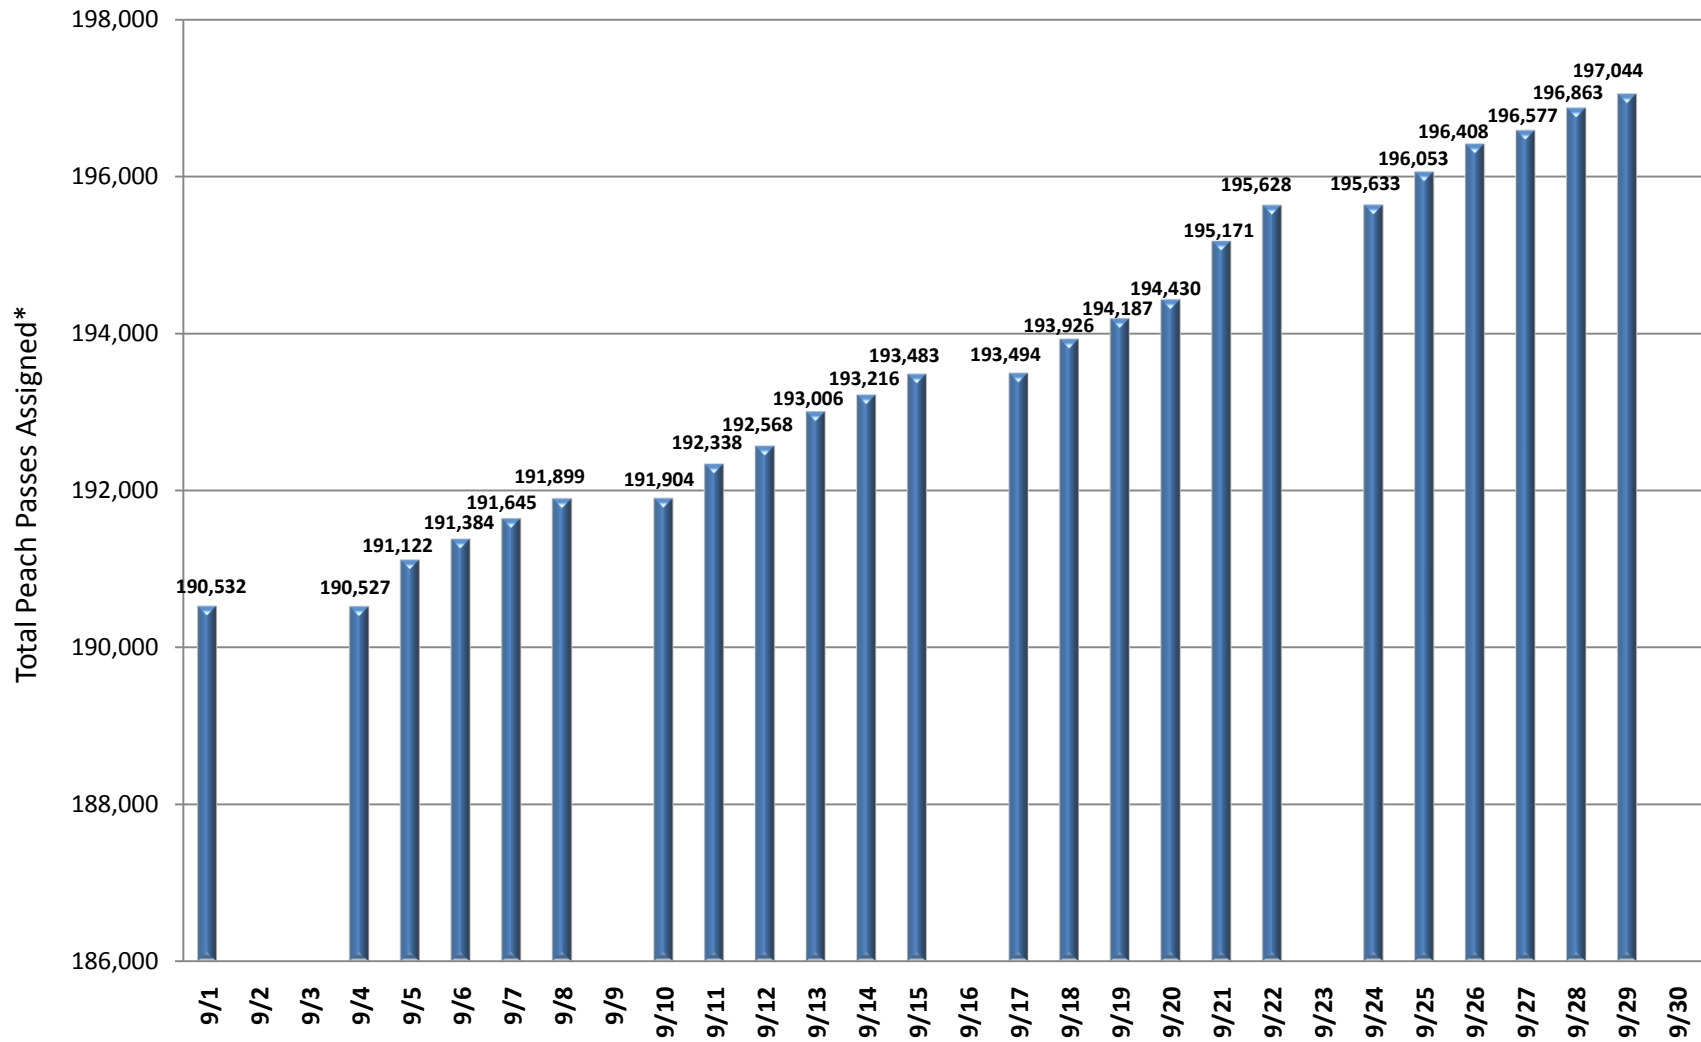

## I-85 Express Lanes PeachPasses Assigned: September 2012\*

\* PeachPass Totals are through End of Previous Business Day

# I-85 Express Lanes

## Daily Trips: September 2012