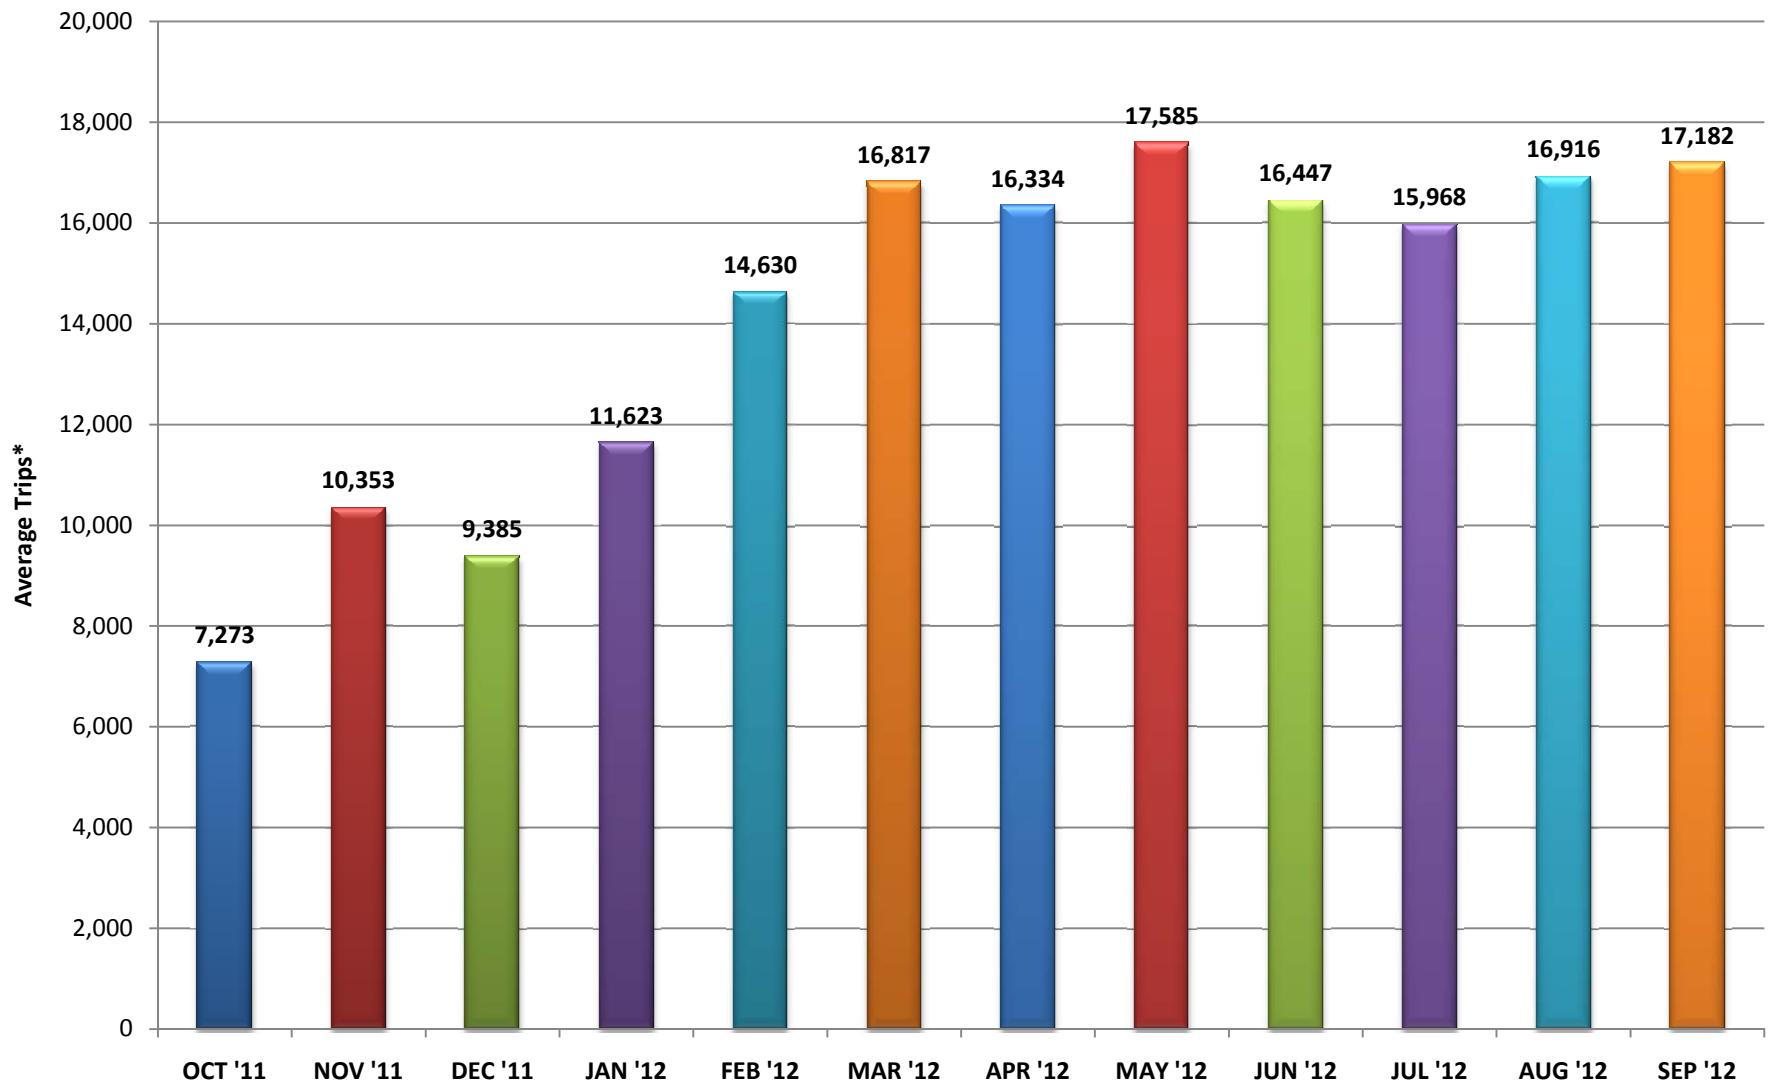

I-85 Express Lanes Daily Trip Averages by Month*

*Daily Averages do not include Weekends or State Holidays