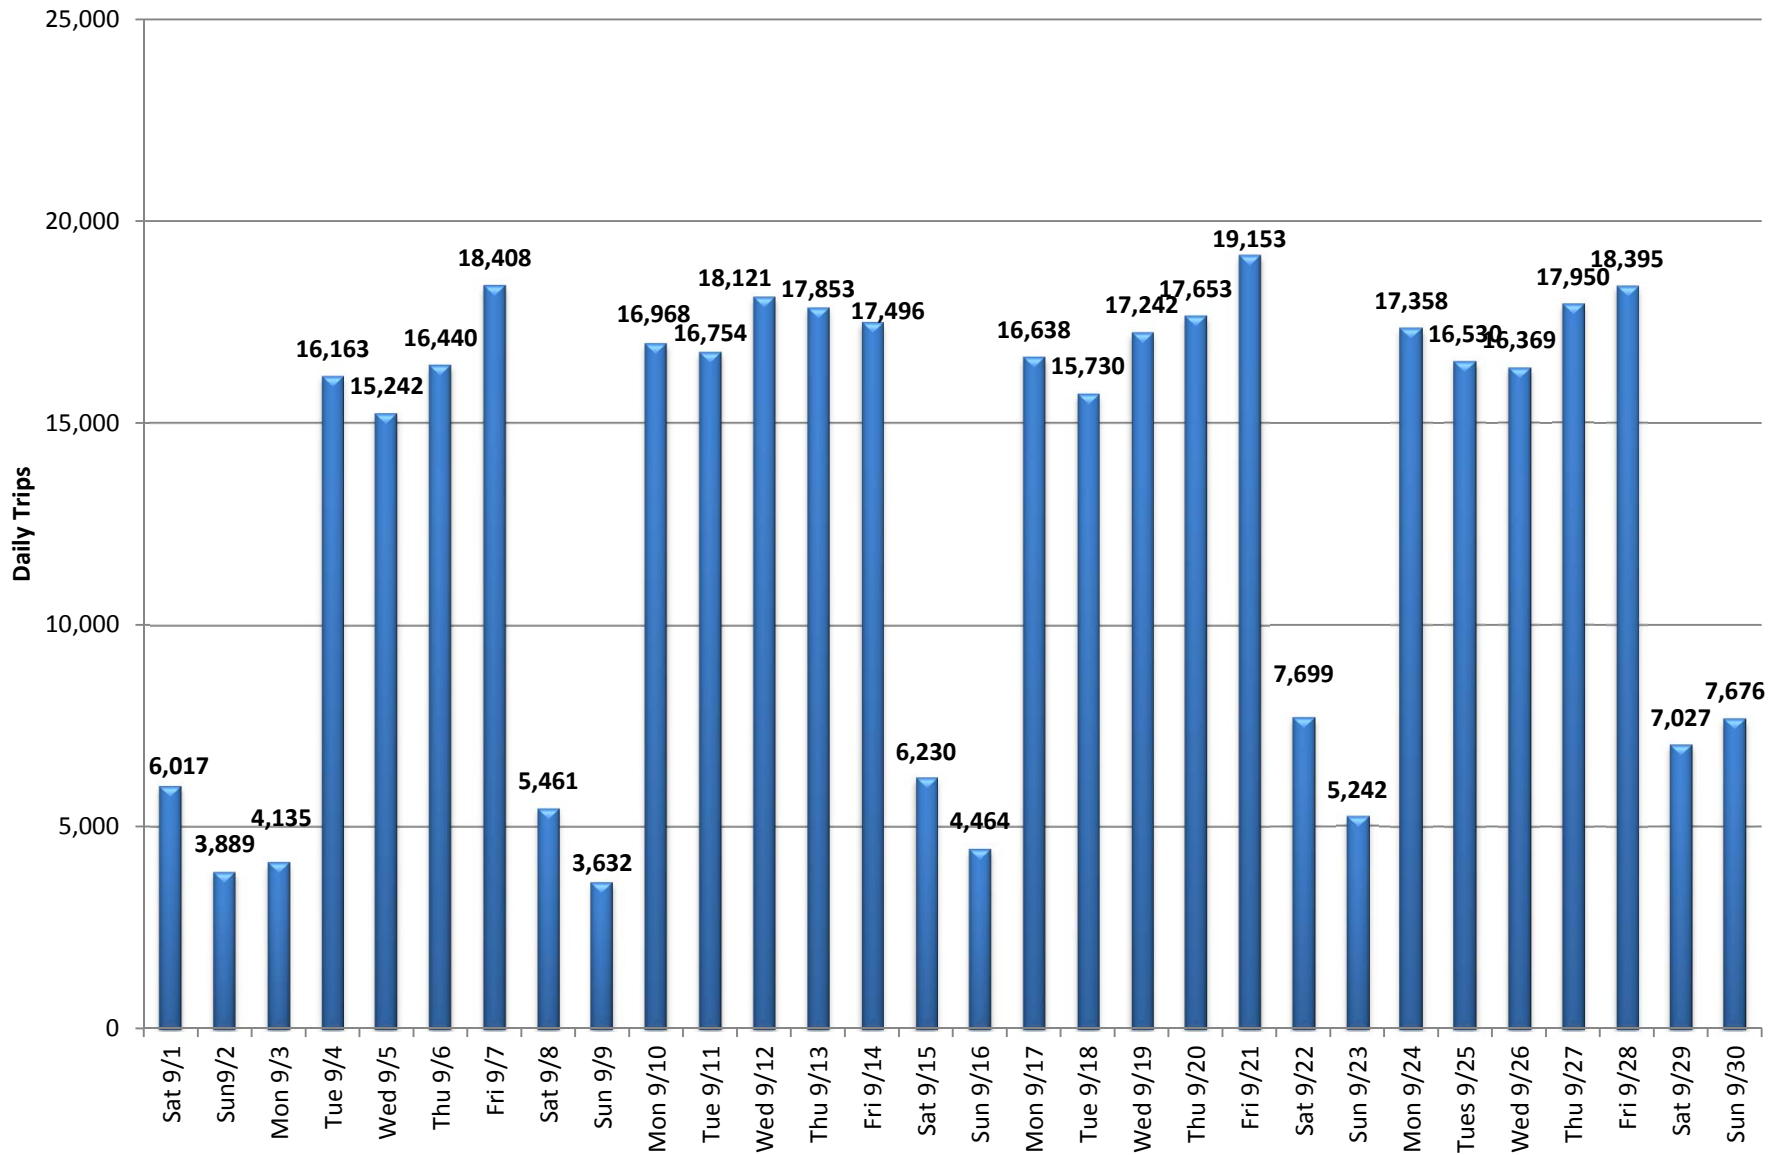

## I-85 Express Lanes PeachPasses Assigned: September 2012\*

\* PeachPass Totals are through End of Previous Business Day

# I-85 Express Lanes

## Daily Trips: September 2012

## I-85 Express Lanes Daily Trip Averages by Month\*

*\*Daily Averages do not include Weekends or State Holidays*