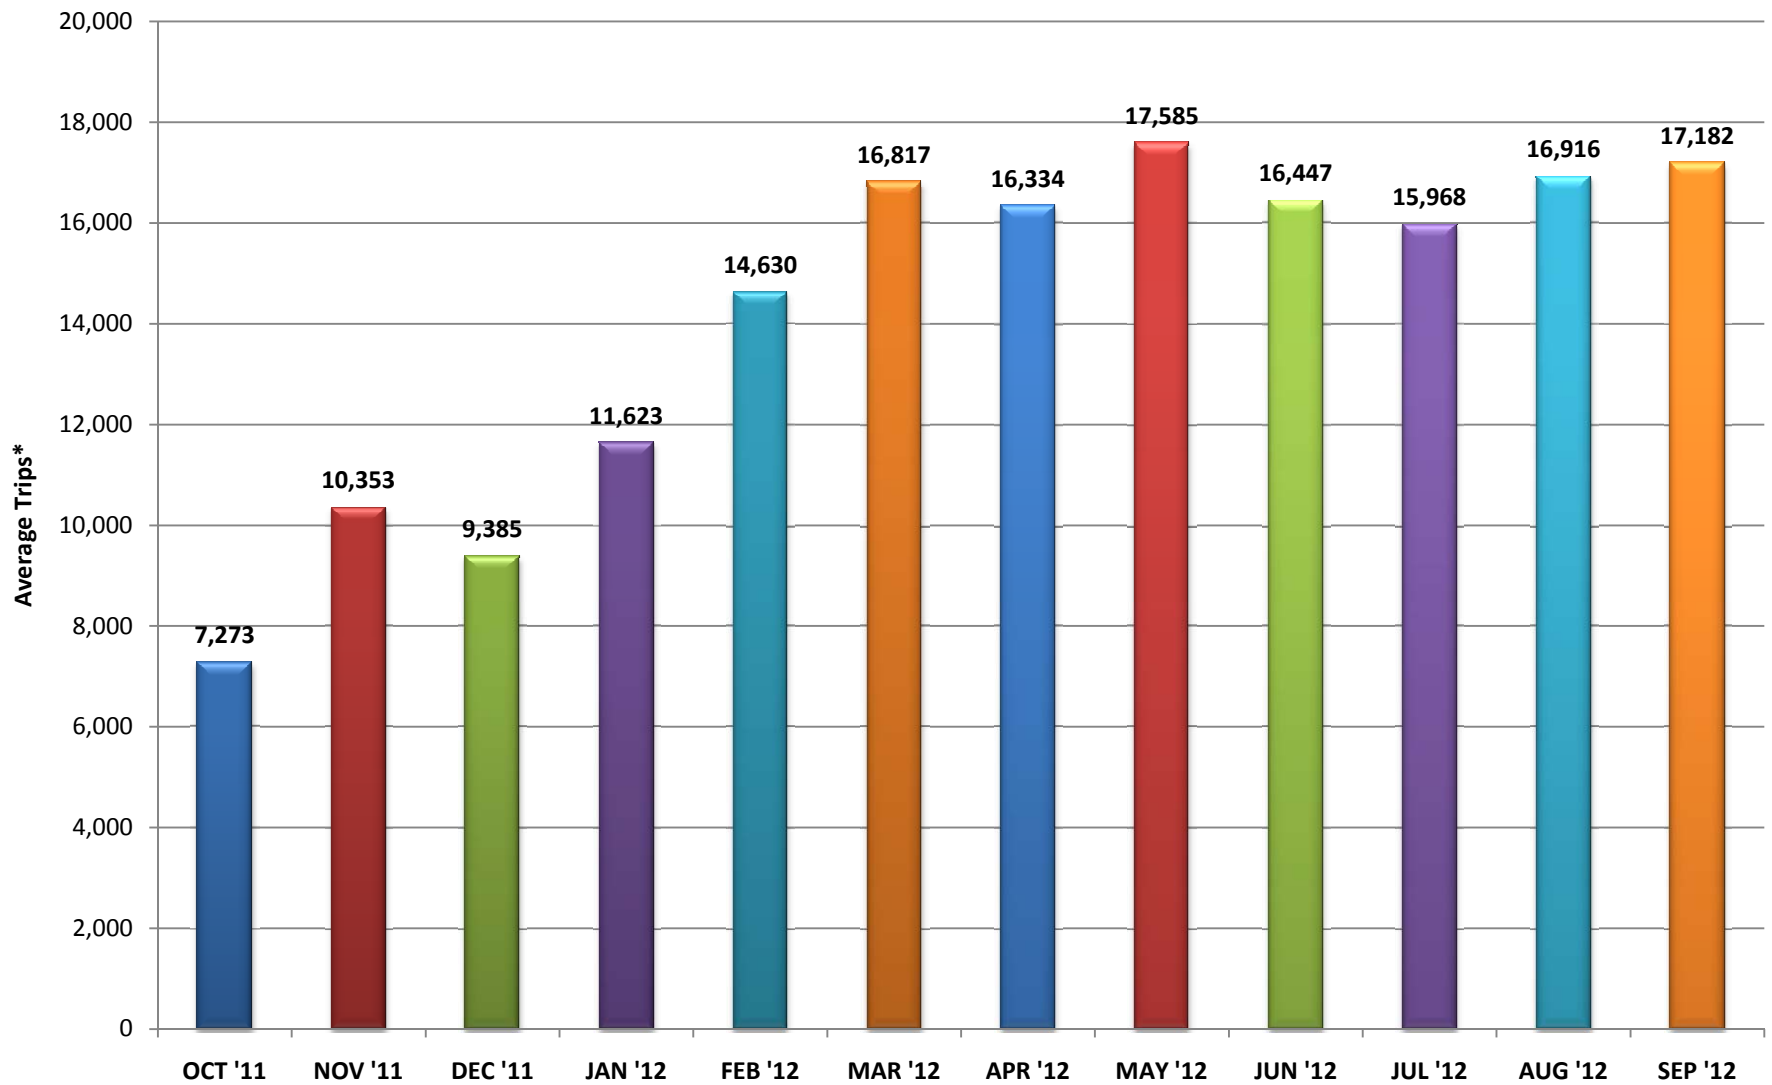

I-85 Express Lanes PeachPasses Assigned: September 2012*

* PeachPass Totals are through End of Previous Business Day

I-85 Express Lanes

Daily Trips: September 2012

I-85 Express Lanes Daily Trip Averages by Month*

**Daily Averages do not include Weekends or State Holidays*

I-85 Express Lanes Daily Fare Averages by Month*

**Daily Averages do not include Weekends or State Holidays*