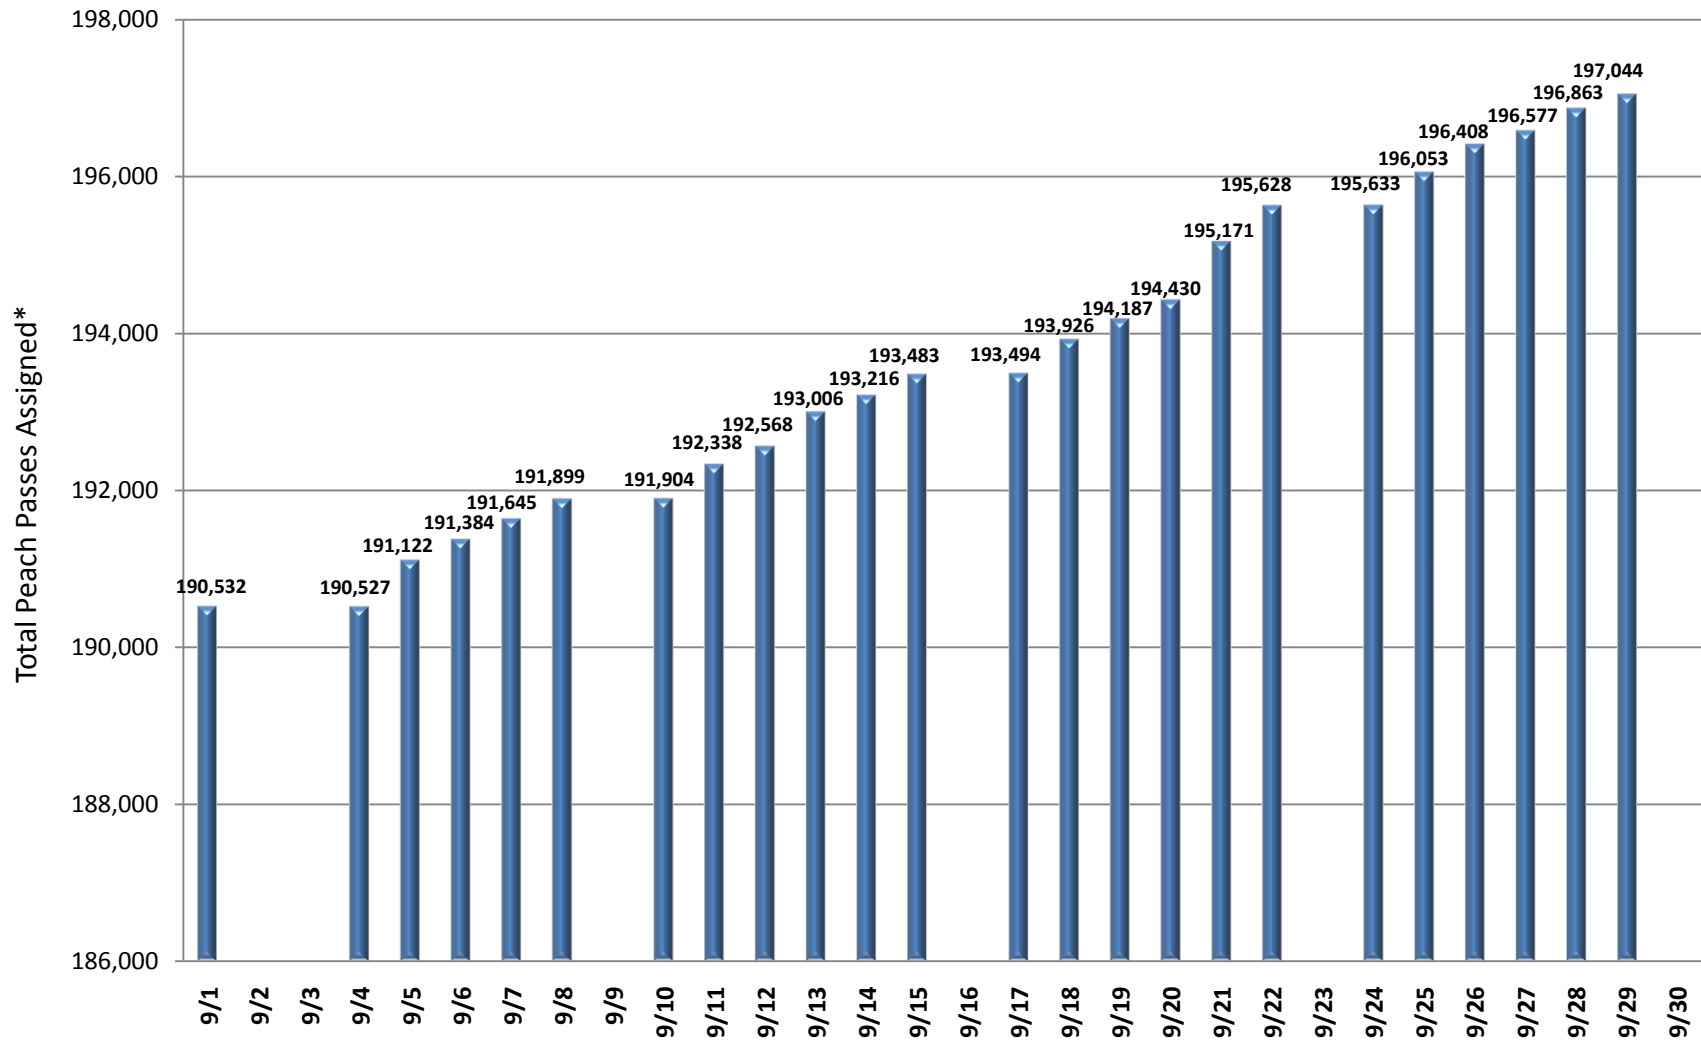

I-85 Express Lanes PeachPasses Assigned: September 2012*

* PeachPass Totals are through End of Previous Business Day

I-85 Express Lanes

Daily Trips: September 2012

I-85 Express Lanes Daily Trip Averages by Month*

**Daily Averages do not include Weekends or State Holidays*

I-85 Express Lanes Daily Fare Averages by Month*

**Daily Averages do not include Weekends or State Holidays*