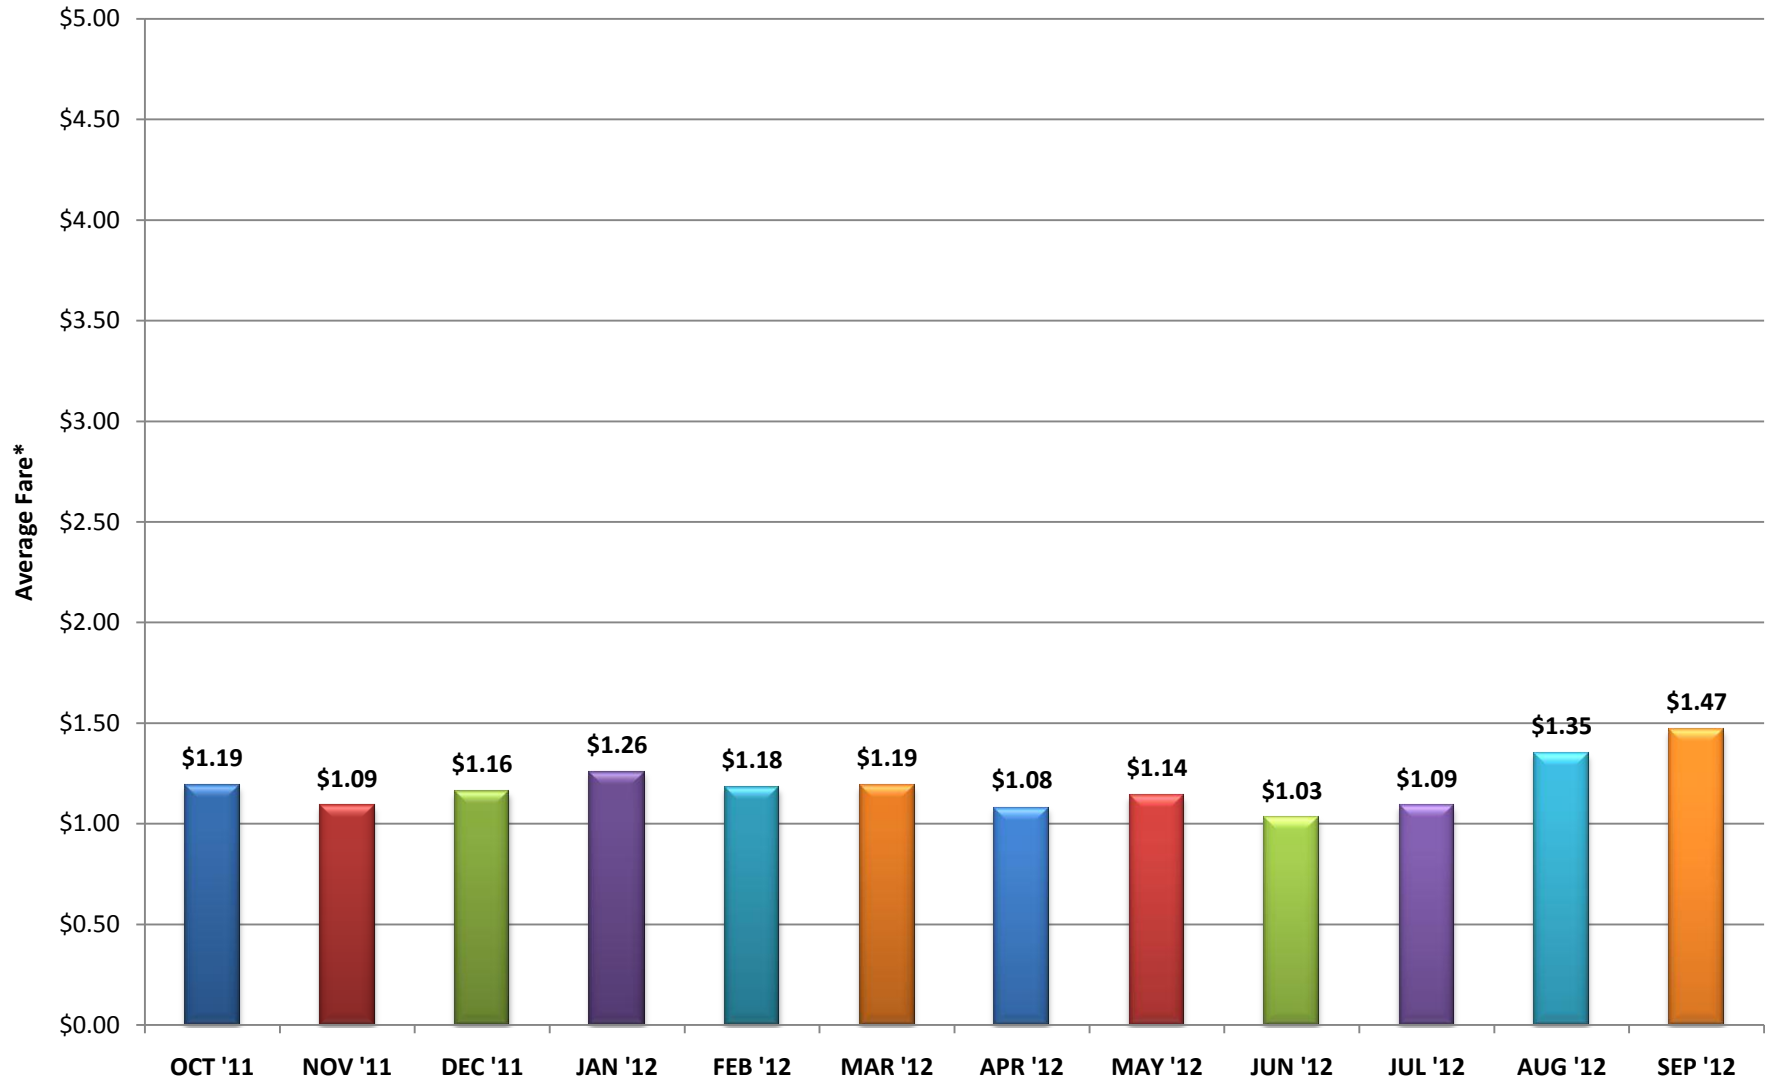

I-85 Express Lanes PeachPasses Assigned: September 2012*

* PeachPass Totals are through End of Previous Business Day

I-85 Express Lanes Daily Trips: September 2012

I-85 Express Lanes Daily Trip Averages by Month*

**Daily Averages do not include Weekends or State Holidays*

I-85 Express Lanes Daily Fare Averages by Month*

**Daily Averages do not include Weekends or State Holidays*